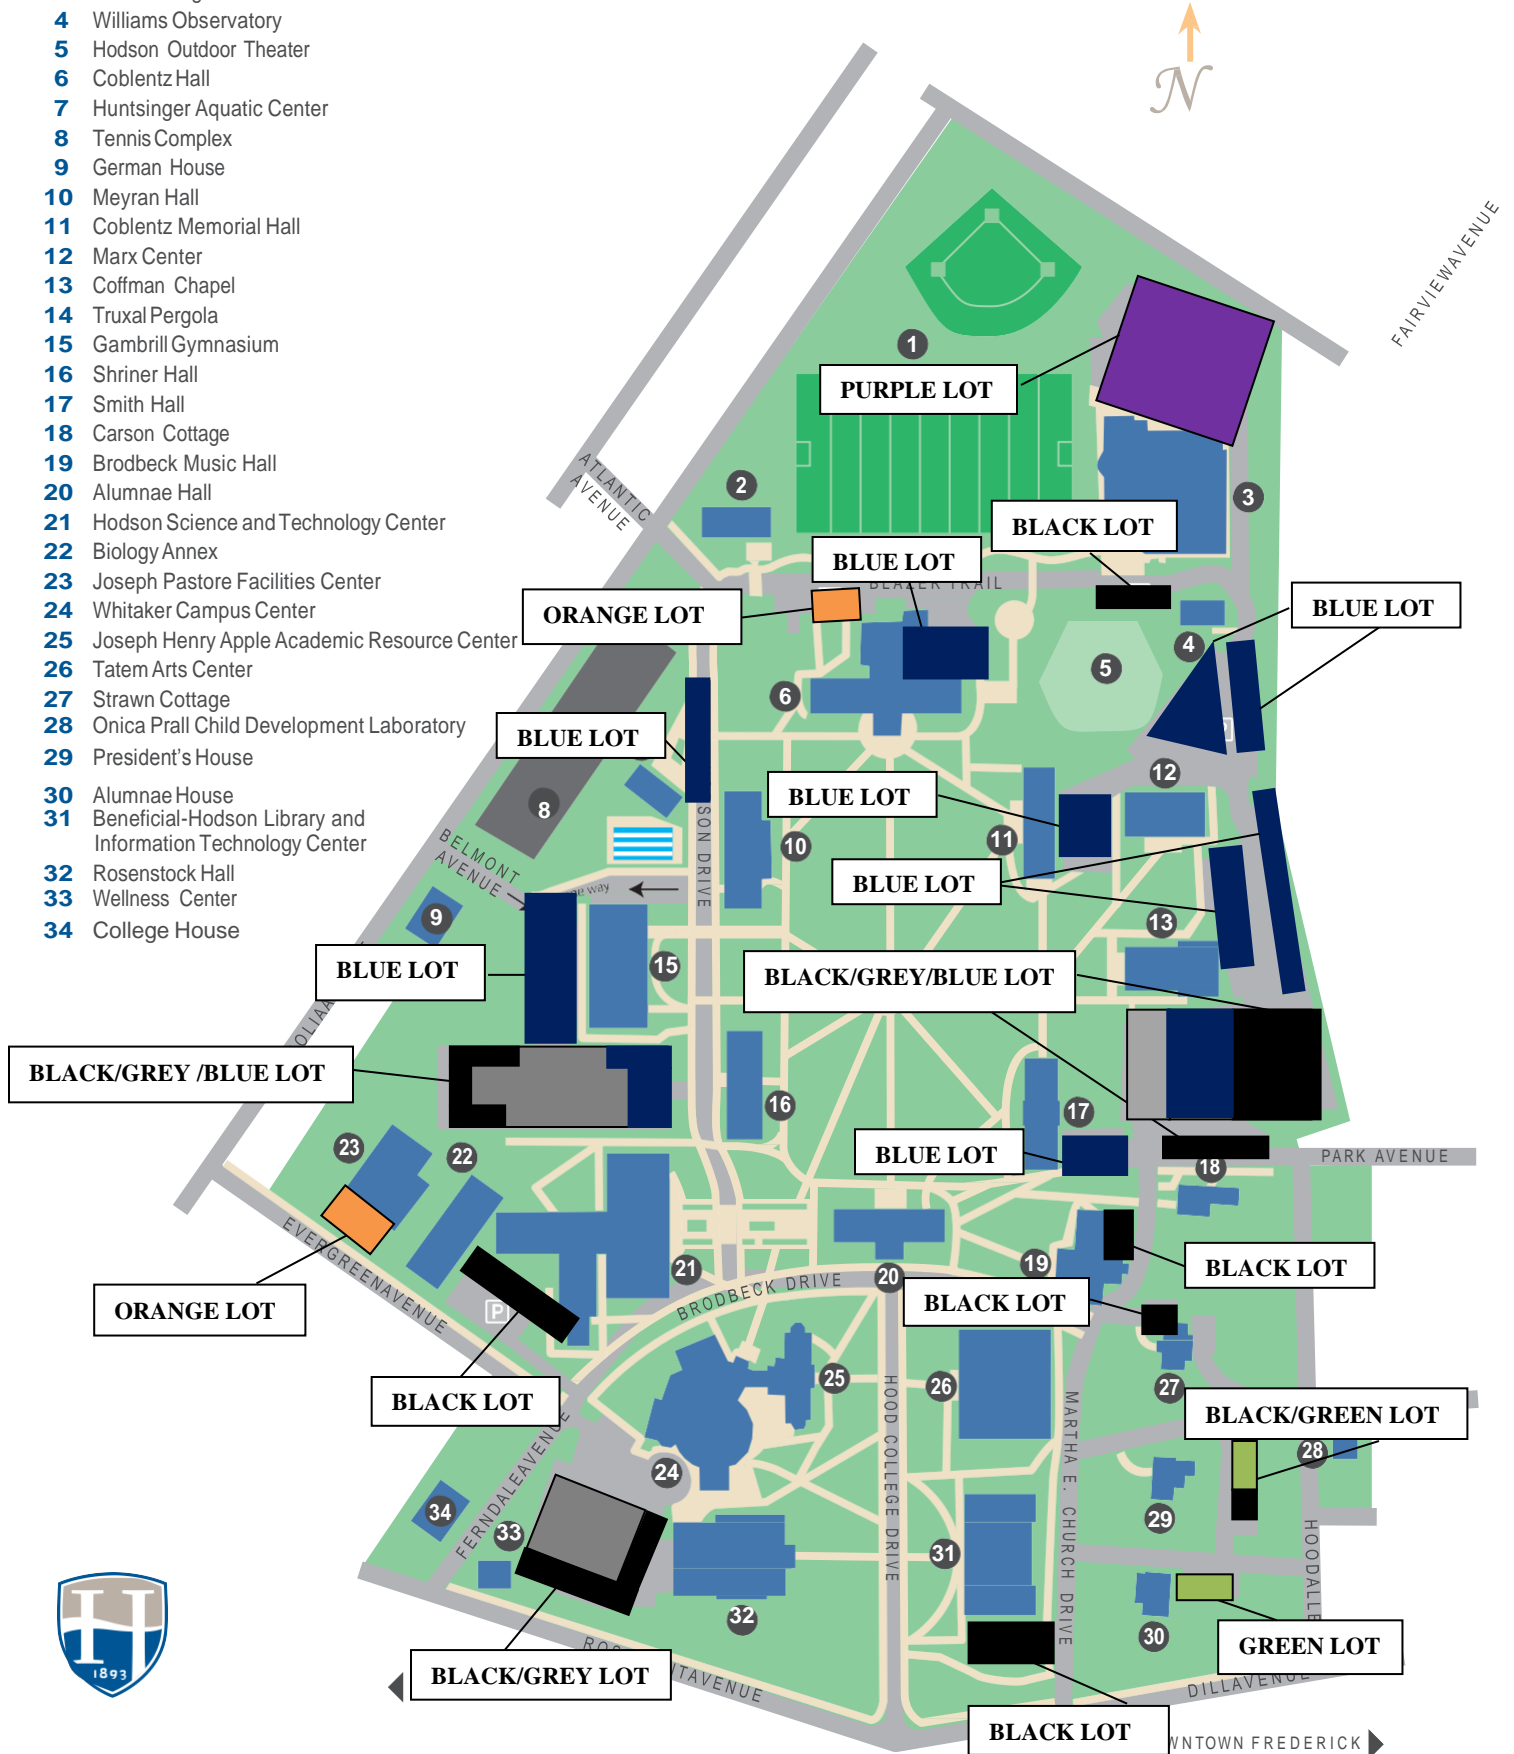

# HOOD COLLEGE CAMPUS MAP

- 1 Thomas Athletic Field
- 2 Nicodemus Athletic Complex
- 3 Hood College Athletic Center
- 4 Williams Observatory
- 5 Hodson Outdoor Theater
- 6 Coblenz Hall
- 7 Huntsinger Aquatic Center
- 8 Tennis Complex
- 9 German House
- 10 Meyran Hall
- 11 Coblenz Memorial Hall
- 12 Marx Center
- 13 Coffman Chapel
- 14 Truxal Pergola
- 15 Gambrell Gymnasium
- 16 Shriner Hall
- 17 Smith Hall
- 18 Carson Cottage
- 19 Brodbeck Music Hall
- 20 Alumnae Hall
- 21 Hodson Science and Technology Center
- 22 Biology Annex
- 23 Joseph Pastore Facilities Center
- 24 Whitaker Campus Center
- 25 Joseph Henry Apple Academic Resource Center
- 26 Tatem Arts Center
- 27 Strawn Cottage
- 28 Onica Prall Child Development Laboratory
- 29 President's House
- 30 Alumnae House
- 31 Beneficial-Hodson Library and Information Technology Center
- 32 Rosenstock Hall
- 33 Wellness Center
- 34 College House

The campus lots are available on Saturday and Sunday for open parking.